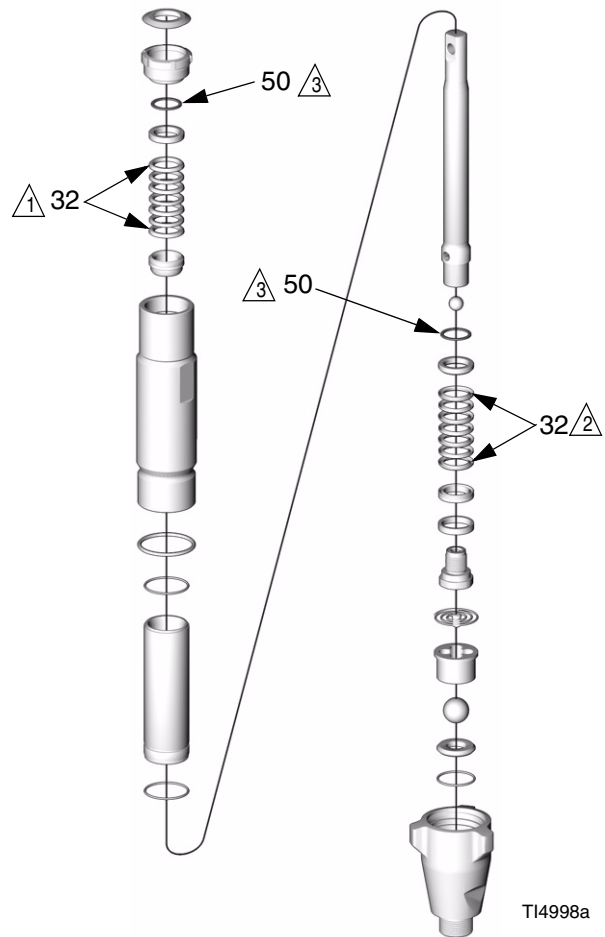

## 248441 TUFF STACK™ PACKING REPAIR KIT

For HydraMix™ Displacement Pumps

Read warnings and instructions.  
Refer to manual 310662.

406613A

Ref. No.	Part No.	Description	Qty.
32	15D910	V-PACKING; carbon-filled PTFE	14
50	15E176	WASHER; brass	4

△1 Lips face down.

△2 Lips face up.

△3 Add washers (50) as needed to reduce clearance within packing stacks. Compression of packings up to 1/4 turn tighter than fingertight is permissible.

Graco Inc. P.O. Box 1441 Minneapolis, MN 55440-1441