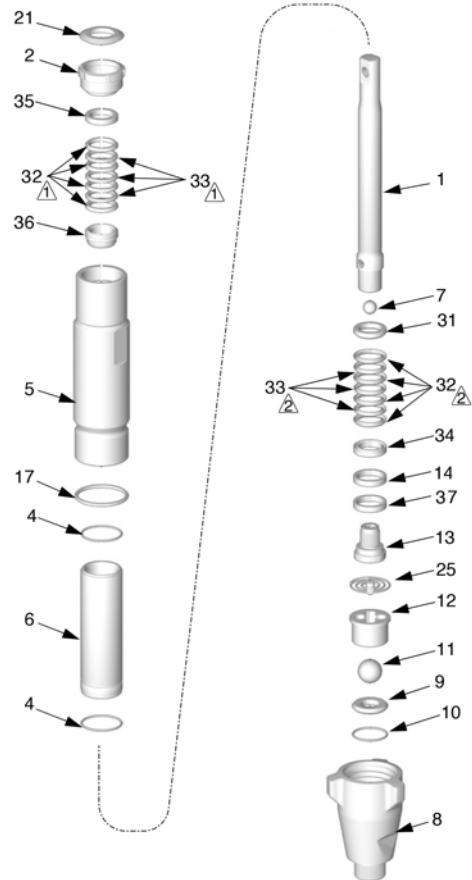

GENUINE GRACO PARTS AND ACCESSORIES

248440 REPAIR KIT

For HydraMix™ Displacement Pumps

Read warnings and instructions.
Refer to manual 310662.

406594D

Ref. No.	Part No.	Description	Qty.
4	108822	O-RING; PTFE	2
7	107203	BALL, piston; sst; 0.5625 in. (14 mm)	1
10	107098	O-RING; PTFE	1
11	107167	BALL, intake; sst; 1 in. (25 mm)	1
14	119636	GUIDE, piston	1
17	160325	O-RING; Buna-N	1
25	245256	SPRING, intake ball	1
31	189585	GLAND, male, piston	1
32	198701	V-PACKING; UHMWPE	8
33	198718	V-PACKING; leather	6
34	198765	GLAND, female, piston	1
35	15E009	GLAND, female, throat	1
36	198768	GLAND, male, throat	1
37	15J800	WASHER, backup	1

Lips face down.

Lips face up.

Graco Inc. P.O. Box 1441 Minneapolis, MN 55440-1441
 Printed in USA 406594 06/2019
 Copyright 2004, Graco Inc. is registered to I.S. EN ISO 9001

64579c