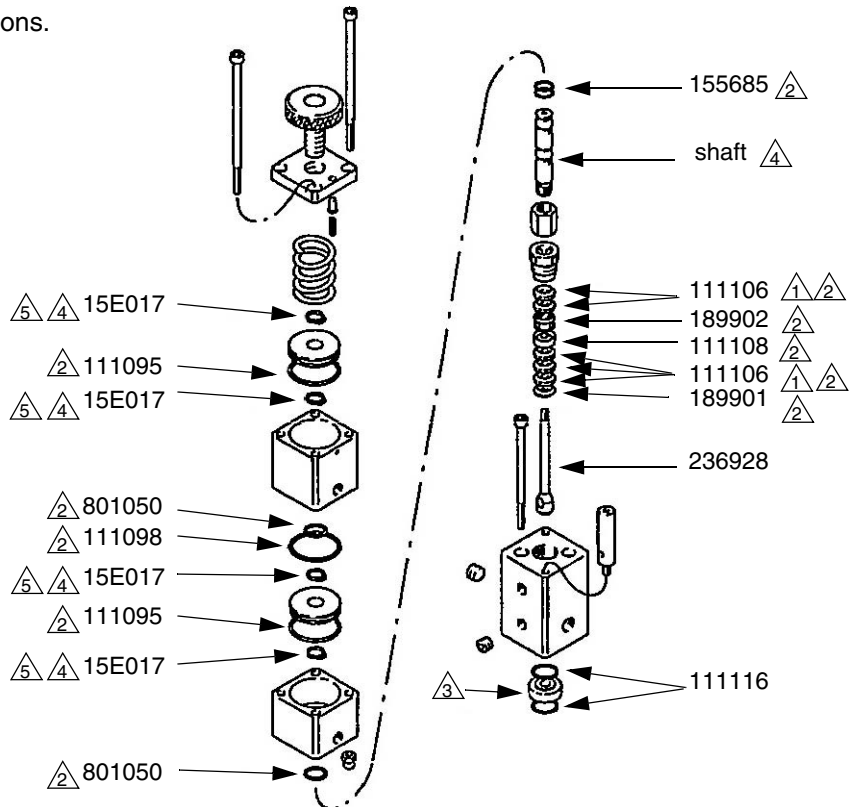

**GENUINE GRACO PARTS AND ACCESSORIES**

**15E013 Repair Kit**

406328G

ENG

*For repairing 236930 dispense valve.*

**Important Safety Instructions**

Read all warnings and instructions in manual 308288. Save all instructions.

- ⚠ Lips Face Down
- ⚠ Lightly lubricate packings with dielectric grease
- ⚠ Seat is reversible
- ⚠ If 15E017 does not fit on shaft, order kit 15E010 for replacement shaft.
- ⚠ Do no overextend retaining rings during installation.