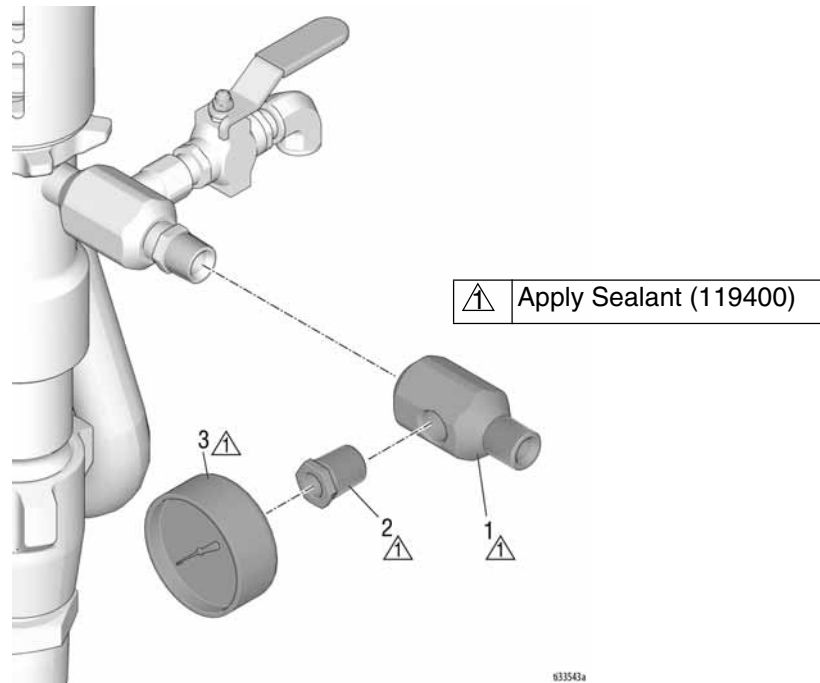

7250psi Pressure Gauge Kit 17W648

3A5707A

EN

Important Safety Instructions

Read all warnings and instructions in your sprayer and gun manuals. Be familiar with the controls and the proper usage of the equipment. Save these instructions.

Related Manuals:

3A5369	DutyMax EH/GH Hydraulic Sprayers
3A5443	DutyMax EH/GH Displacement Pump

Parts List:

Item:	P/N	Qty	Description
1	15R873	1	FITTING
2	100206	1	BUSHING, pipe
3	114434	1	GAUGE
4	119400	1	SEALANT (not shown)