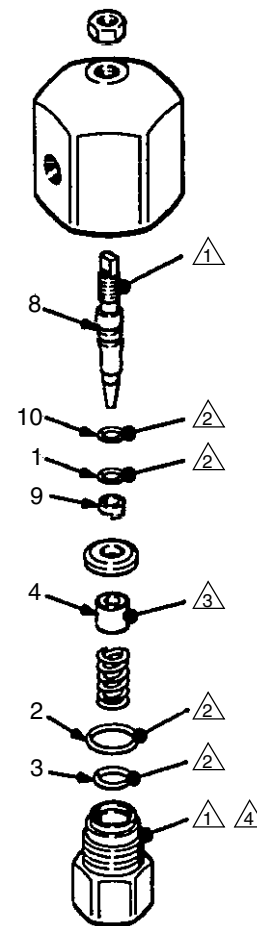

GENUINE GRACO PARTS AND ACCESSORIES

223016 Repair Kit

Series D, for Back Pressure Valve 222200

405920F

Important Safety Instructions

Read all warnings and instructions in manual 307892. Save those instructions.

Ref.	Part No.	Description	Qty.
1	110004	PACKING, o-ring	1
2	110135	PACKING, o-ring	1
3	104319	PACKING, o-ring	1
4	183951	SEAT, valve	1
8	235205	STEM, valve	1
9	188013	STOP, valve	1
10	113137	PACKING, o-ring	1

△1 Apply lubricant to threads

△2 Apply lubricant

△3 Install with larger opening up

△4 Torque to 30-35 ft-lbs (41-47 N•m)

Graco Inc. P.O. Box 1441 Minneapolis, MN 55440-1441

405920 Rev. F 9/2007

Copyright 1988, Graco Inc. is registered to I.S. EN ISO 9001