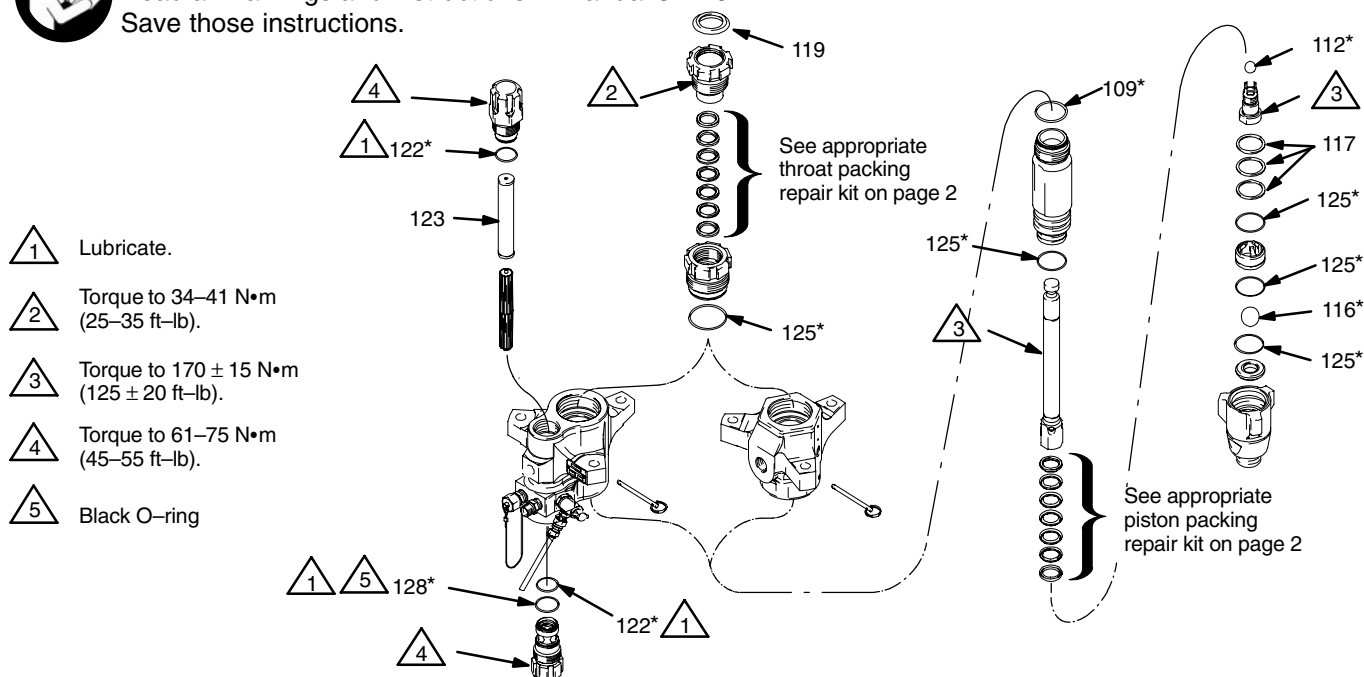

# Repair Parts for Xtreme™ 180cc (750) Pump

## Important Safety instructions

Read all warnings and instructions in manual 311762.  
Save those instructions.

- 1 Lubricate.
- 2 Torque to 34–41 N•m (25–35 ft–lb).
- 3 Torque to 170 ± 15 N•m (125 ± 20 ft–lb).
- 4 Torque to 61–75 N•m (45–55 ft–lb).
- 5 Black O–ring