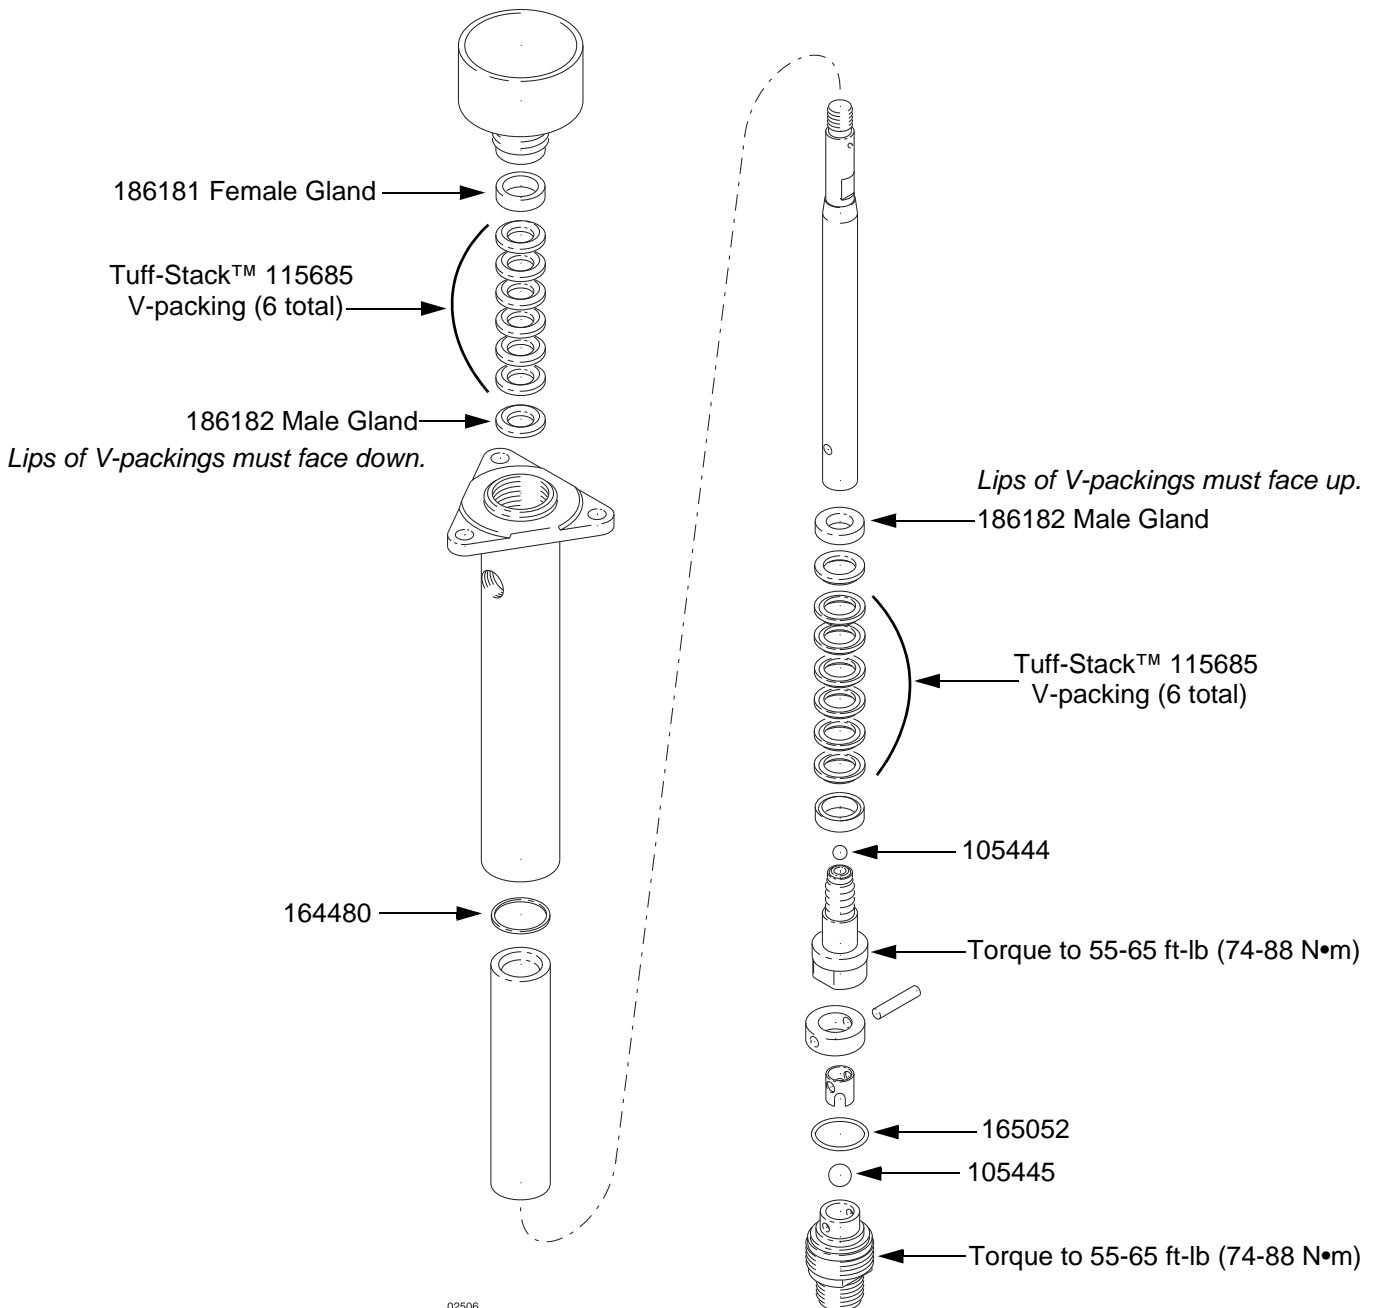

243687 Repair Kit

For Model 243663 Severe-Duty Displacement Pump,
used on 30:1 Ratio President Pumps

406493B

EN

Important Safety Instructions

Read all warnings and instructions in manual 306981. Save those instructions.