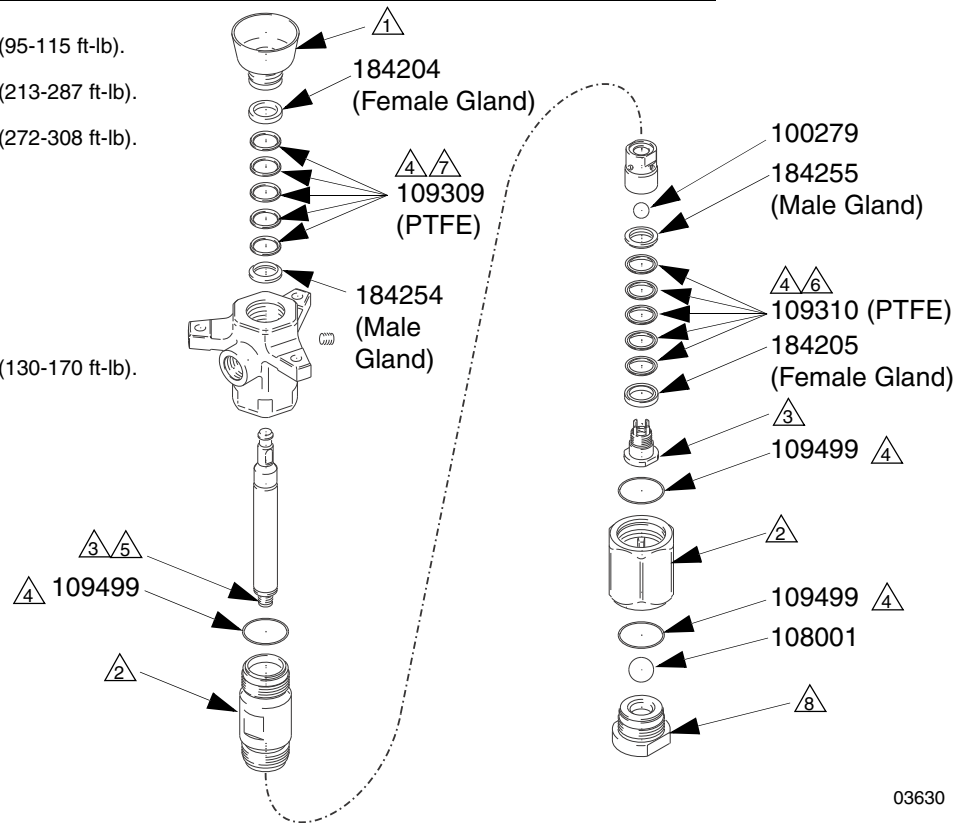

GENUINE GRACO PARTS AND ACCESSORIES

237170 Repair Kit

PTFE Packings, for Dura-Flo[®] 1200 Carbon Steel Pumps

Read warnings and instructions.
Refer to manual 308359.

406220C

- ⚠️ 1 Torque to 128-156 N.m (95-115 ft-lb).
- ⚠️ 2 Torque to 289-389 N.m (213-287 ft-lb).
- ⚠️ 3 Torque to 369-417 N.m (272-308 ft-lb).
- ⚠️ 4 Lubricate.
- ⚠️ 5 Apply thread sealant.
- ⚠️ 6 Lips face up.
- ⚠️ 7 Lips face down.
- ⚠️ 8 Torque to 176-230 N.m (130-170 ft-lb).