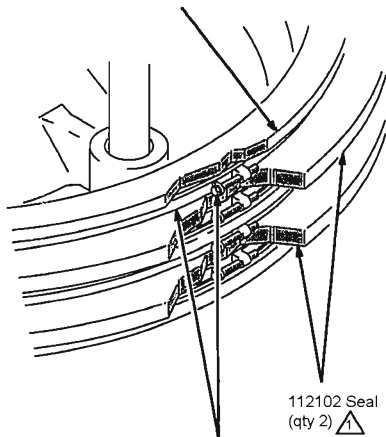

## 236726 CONVERSION KIT

To convert model 207279 Platen and D200 Platen.

#### WARNINGS

For detailed instructions and warnings, see manual 306934.

Ram Plate (not included)

112256 Bands (qty 4; include screws)

02945

Install with seals curved downward.

Place two bands around each seal and tighten with screws (supplied)