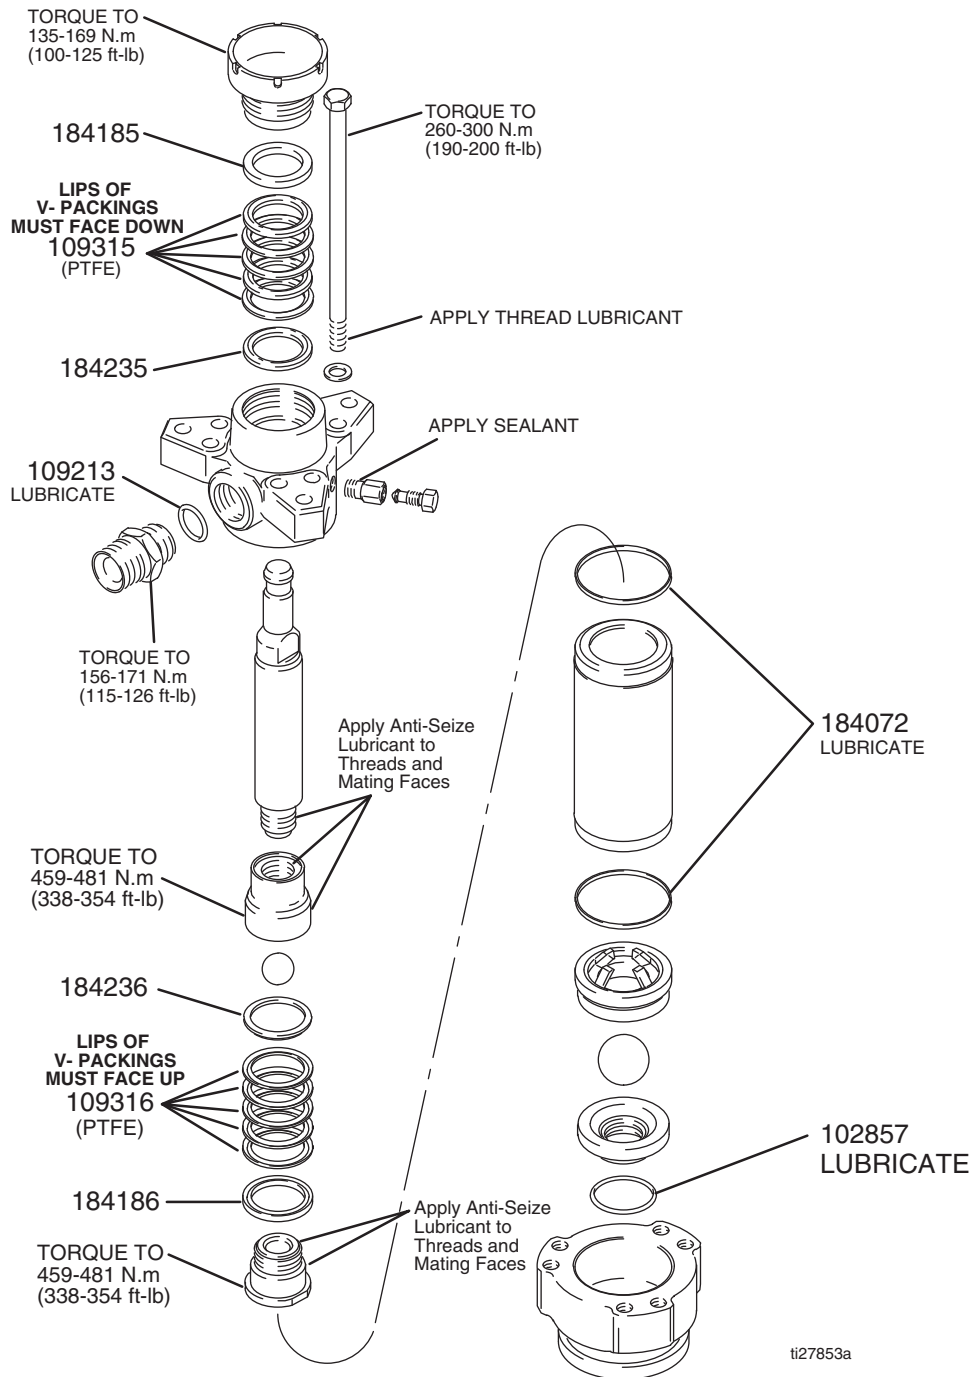

## PTFE Packing Kit

406084D

EN

For Dura-Flo™ 2400 Displacement Pumps.

Part No. 222876

### Important Safety Instructions

Read all warnings and instructions in manual 308151 or 308152. Save those instructions.

ti27853a