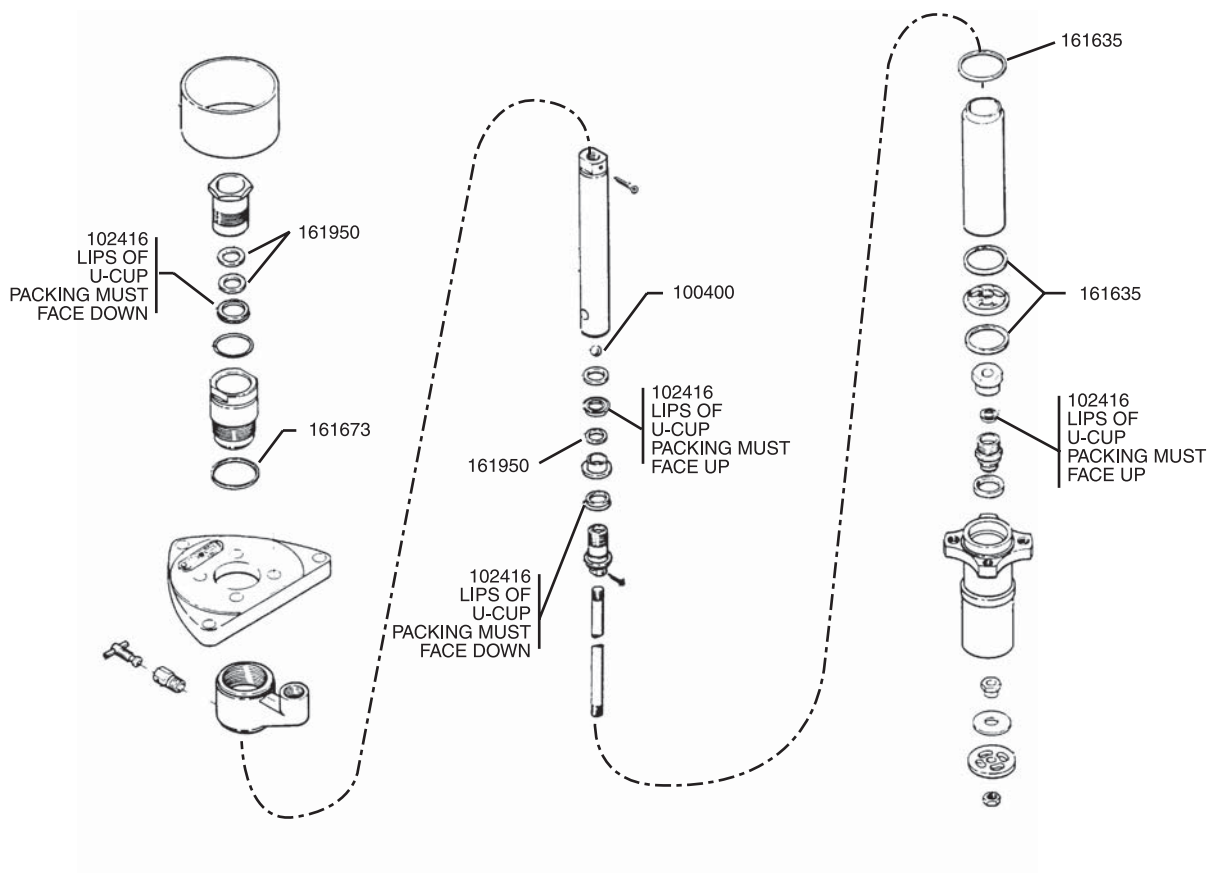

210539 Repair Kit

For 207671 Series C and D Displacement Pumps
with polyurethane packings.

307218C

EN

Important Safety Instructions

Read all warnings and instructions in manual
306594 and 306970.

GRACO INC. AND SUBSIDIARIES • P.O. BOX 1441 • MINNEAPOLIS MN 55440-1441 • USA