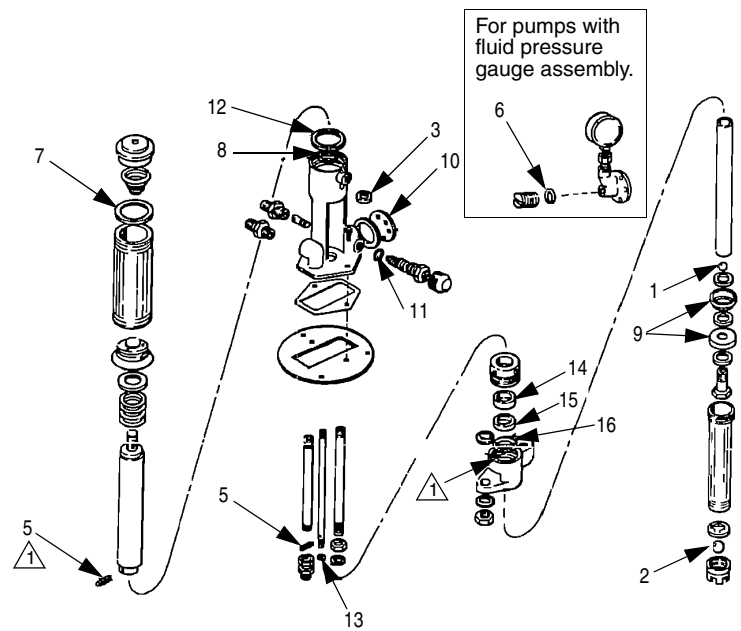

# 207848 Repair Kit

For 2:1 Ratio Standard Pumps

405350J

### Important Safety Instructions

Read all warnings and instructions in manuals 306364, 306560, 306713, and 306944. Save those instructions.

Ref.	Part No.	Description	Qty.
1	100084	BALL, piston	1
2	100279	BALL, intake	1
3	101389	SEAL	1
4	101391	PIN, spring	1
5	108450	PIN, cotter	2
6	154594	O-RING	1
7	162989	GASKET	1
8	156698	O-RING	1
9	156811	PACKING, cup	2
10	157127	GASKET, flat, vellumoid	1
11	157250	O-RING	1
12	158109	GASKET	1
13	111316	O-RING	1
14	181255	BEARING, rod	1
15	108285	PACKING, u-cup	1
16	107078	O-RING, PTFE	1
17	170101	GASKET, cellulose	1

Kit includes 1 Spring Pin (5) and 1 Cellulose Gasket (17) for use in earlier style pumps.

Graco Inc. P.O. Box 1441 Minneapolis, MN 55440-1441

405350 Rev, J 02/2011

Copyright 1980, Graco Inc. is registered to ISO 9001