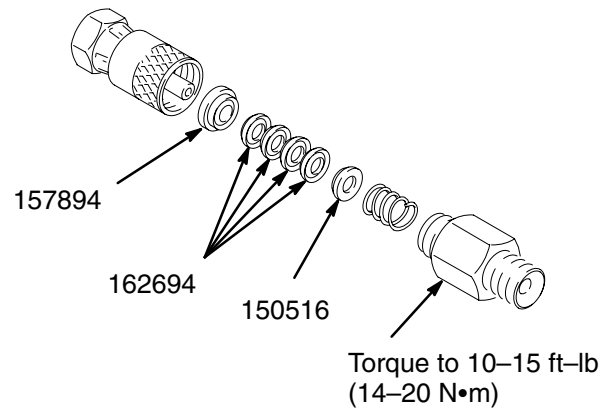

GENUINE GRACO PARTS & ACCESSORIES

 **207839 REPAIR KIT**

For 204940 and 239663 High Pressure Swivel

GRACO

GRACO INC. / P.O. BOX 1441 / MINNEAPOLIS, MN 55440-1441
Original instructions. This manual contains English. MM 405332 Rev C
Revised 12/2011

INFORMATION ENCLOSED

WARNING

For detailed instructions and warnings, see manual 306861.

PROVEN QUALITY. LEADING TECHNOLOGY.