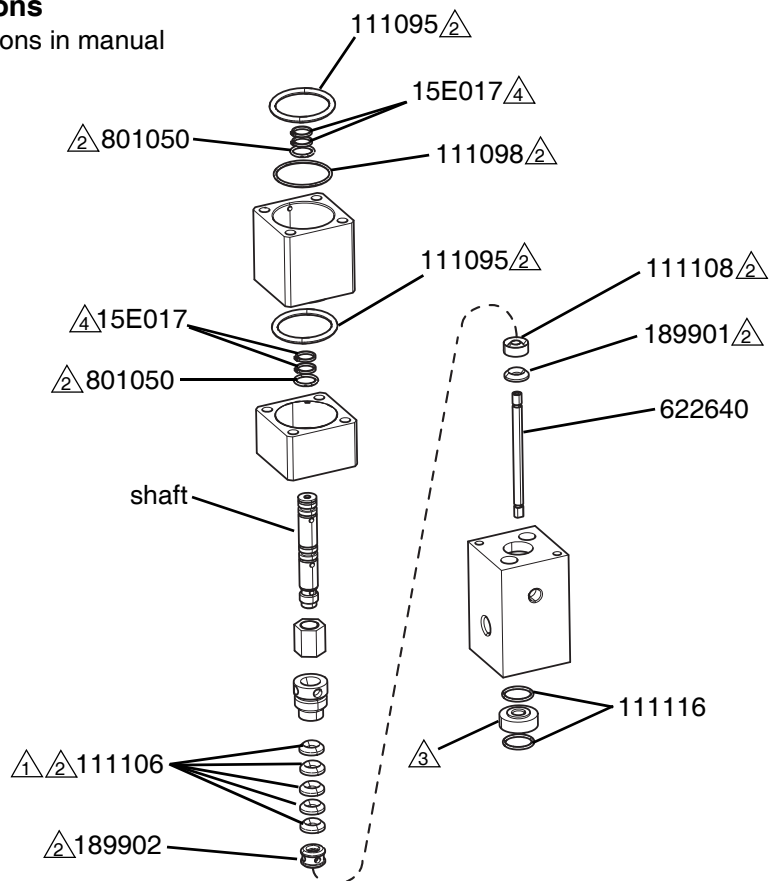

GENUINE GRACO PARTS AND ACCESSORIES

17S864 Repair Kit

3A5203A

ENG

For repairing 570150 dispense valve.

Important Safety Instructions

Read all warnings and instructions in manual 308288. Save all instructions.

- ⚠️ Lips Face Down
- ⚠️ Lightly lubricate packings with dielectric grease
- ⚠️ Seat is reversible
- ⚠️ Do no overextend retaining rings during installation.

Graco Inc. P.O. Box 1441 Minneapolis, MN 55440-1441