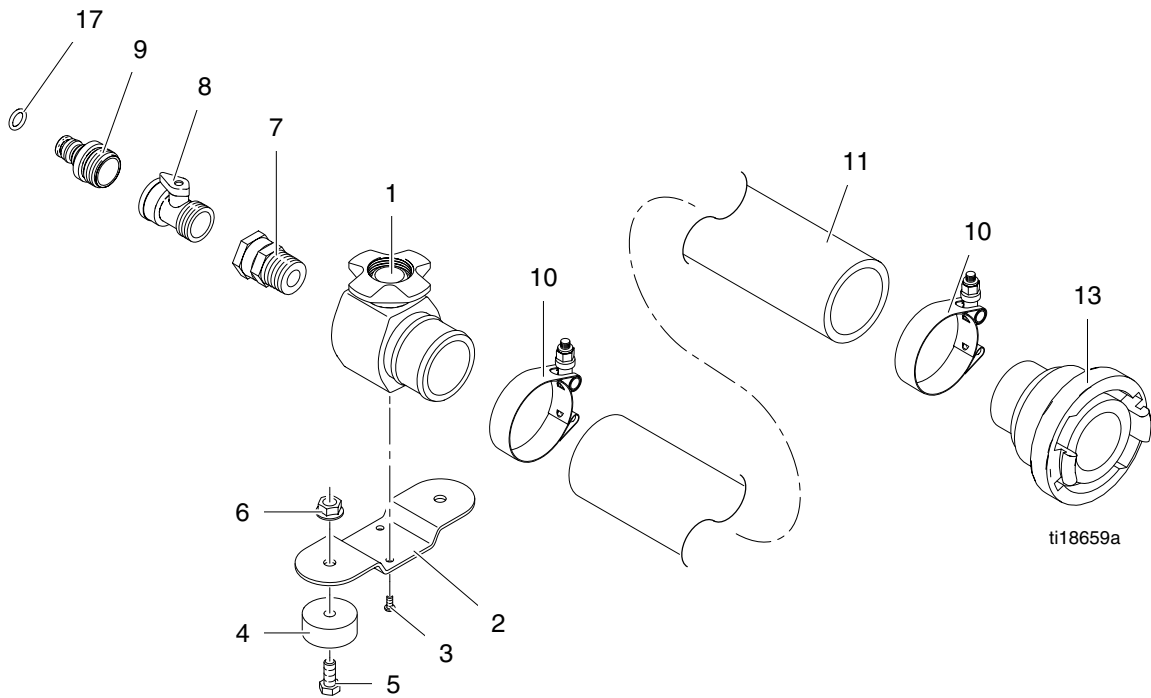

Suction Tube Kits for DutyMax Hydraulic Sprayers

3A2512B
EN

IMPORTANT SAFETY INSTRUCTIONS

Read all warnings and instructions in the sprayer manual. Save these instructions.

Parts

Parts List

Ref.	Part	Description	Qty.
1	24M589	MANIFOLD, suction, weldment	1
2	16M828	BRACKET, suction, manifold	1
3	108865	SCREW, cap, button hd	2
4	113817	BUMPER	2
5	100057	SCREW, cap, hex hd	2
6	112958	NUT, hex, flanged	2
7	126089	ADAPTER, swivel hose to pipe	1
8	126088	VALVE, garden hose shut off	1
9	15F704	ADAPTER, garden hose, male	1
10	126090	CLAMP, t-bolt hose	2
11	126091	HOSE, poly lined pvc w/helix	1
13	126093	COUPLING, storz w/ swivel threaded	1
17	154771	PACKING, o-ring, .424 id, buna-n	1