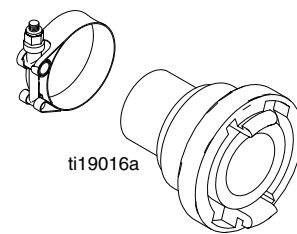

Suction Tube Kits for DutyMax Hydraulic Sprayers

3A2512B
EN

IMPORTANT SAFETY INSTRUCTIONS

Read all warnings and instructions in the sprayer manual. Save these instructions.

Parts

Parts List

Ref.	Part	Description	Qty.
1	24M589	MANIFOLD, suction, weldment	1
2	16M828	BRACKET, suction, manifold	1
3	108865	SCREW, cap, button hd	2
4	113817	BUMPER	2
5	100057	SCREW, cap, hex hd	2
6	112958	NUT, hex, flanged	2
7	126089	ADAPTER, swivel hose to pipe	1
8	126088	VALVE, garden hose shut off	1
9	15F704	ADAPTER, garden hose, male	1
10	126090	CLAMP, t-bolt hose	2
11	126091	HOSE, poly lined pvc w/helix	1
13	126093	COUPLING, storz w/ swivel threaded	1
17	154771	PACKING, o-ring, .424 id, buna-n	1