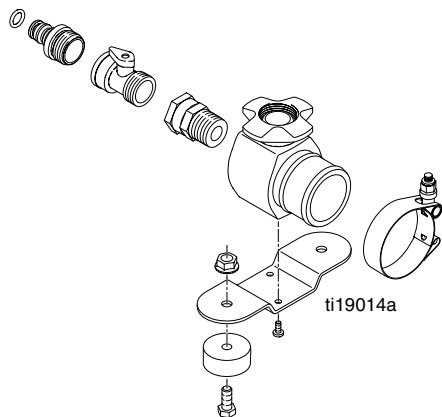

Suction Tube Kits for DutyMax Hydraulic Sprayers

3A2512B
EN

IMPORTANT SAFETY INSTRUCTIONS

Read all warnings and instructions in the sprayer manual. Save these instructions.

Parts

Parts List

Ref.	Part	Description	Qty.
1	24M589	MANIFOLD, suction, weldment	1
2	16M828	BRACKET, suction, manifold	1
3	108865	SCREW, cap, button hd	2
4	113817	BUMPER	2
5	100057	SCREW, cap, hex hd	2
6	112958	NUT, hex, flanged	2
7	126089	ADAPTER, swivel hose to pipe	1
8	126088	VALVE, garden hose shut off	1
9	15F704	ADAPTER, garden hose, male	1
10	126090	CLAMP, t-bolt hose	2
11	126091	HOSE, poly lined pvc w/helix	1
13	126093	COUPLING, storz w/ swivel threaded	1
17	154771	PACKING, o-ring, .424 id, buna-n	1