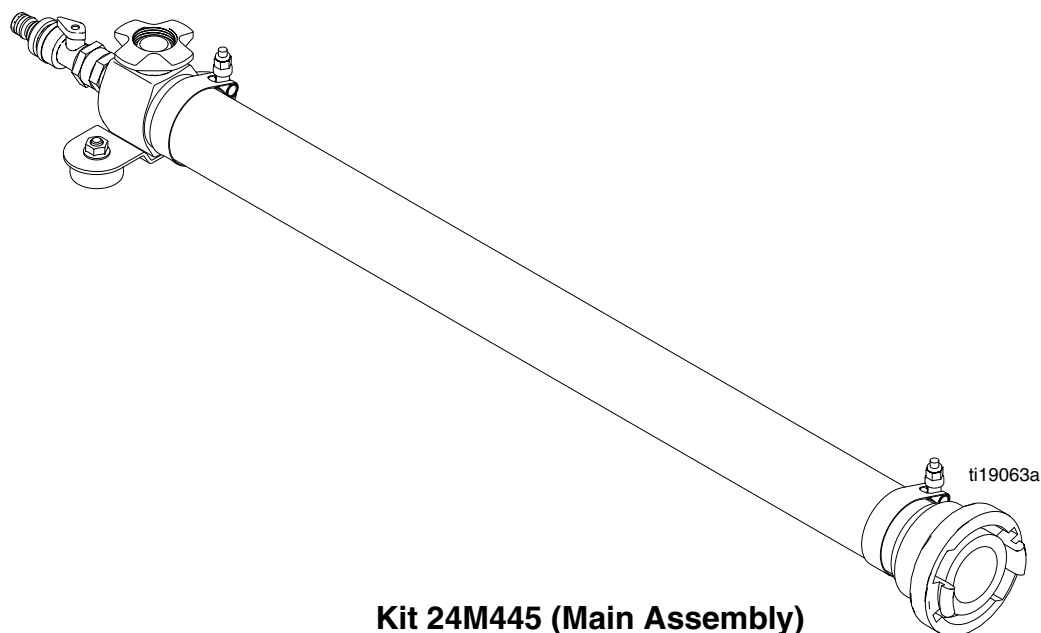

Suction Tube Kits for DutyMax Hydraulic Sprayers

3A2512B
EN

IMPORTANT SAFETY INSTRUCTIONS

Read all warnings and instructions in the sprayer manual. Save these instructions.

Parts

Parts List

Ref.	Part	Description	Qty.
1	24M589	MANIFOLD, suction, weldment	1
2	16M828	BRACKET, suction, manifold	1
3	108865	SCREW, cap, button hd	2
4	113817	BUMPER	2
5	100057	SCREW, cap, hex hd	2
6	112958	NUT, hex, flanged	2
7	126089	ADAPTER, swivel hose to pipe	1
8	126088	VALVE, garden hose shut off	1
9	15F704	ADAPTER, garden hose, male	1
10	126090	CLAMP, t-bolt hose	2
11	126091	HOSE, poly lined pvc w/helix	1
13	126093	COUPLING, storz w/ swivel threaded	1
17	154771	PACKING, o-ring, .424 id, buna-n	1