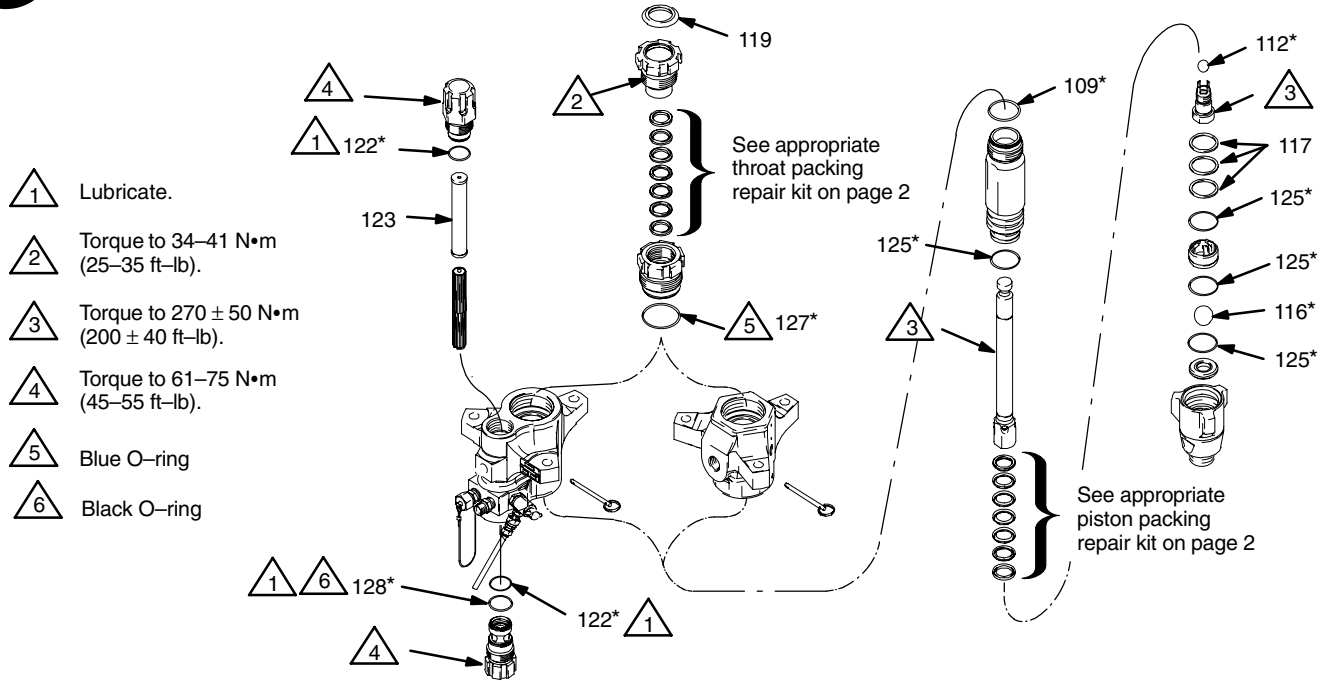

406518J
ENG

Repair Parts for Xtreme™ 250cc (1045) Pump

Important Safety instructions

Read all warnings and instructions in manual 311762.
Save those instructions.

Bulk Pack Replacement Parts

Ref. No.	Part No.	Description	Qty	Ref. No.	Part No.	Description	Qty
103	245232	GLAND, Packing Male (4/pack)	2	119	244999	PLUG, Throat Seal, 2.0 in. (10/pack)	1
104	245229	PACKING, Vee, TuffStack (10/pack)	10	119	247395	PLUG, Throat Seal, 2.5 in. (10/pack)	1
105	245230	PACKING, Vee, leather (10/pack)	4	122*	24B732	PACKING, O-ring, Filter, chemical resistant (10/pack)	2
106	245233	GLAND, Packing Female (4/pack)	2	123	224459	STRAINER, 60 Mesh Screen (2/pack)	1
106a	246530	GLAND, Packing Female, yellow (4/pack)	2	123	238438	STRAINER, 60 Mesh Screen (25/pack)	1
109*	244893	PACKING, O-ring, Top Cylinder (10/pack)	1	125*	244894	PACKING, O-ring, (10/pack)	4
112*	244898	BALL (piston) (3/pack)	1	127*	244891	PACKING, O-ring (10/pack)	1
116*	253030	BALL (Inlet) (3/pack)	1	128*	24B733	PACKING, O-ring chemical resistant (10/pack)	1
117	244856	SHIM, Inlet (9/pack)	3	135	245231	PACKING, Vee, Xtreme Seal (throat) (10/pack)	6