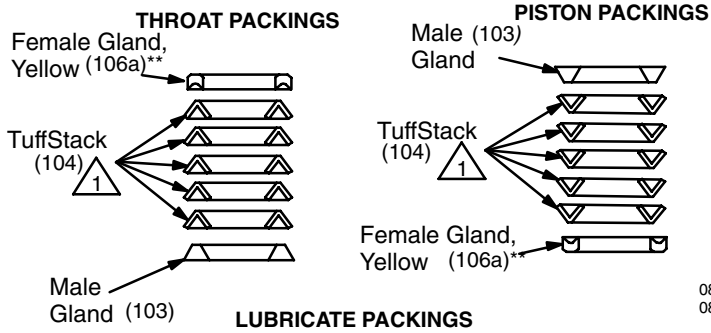

406518J
ENG

Repair Parts for Xtreme™ 250cc (1045) Pump

Important Safety instructions

Read all warnings and instructions in manual 311762.
Save those instructions.

Bulk Pack Replacement Parts

Ref. No.	Part No.	Description	Qty	Ref. No.	Part No.	Description	Qty
103	245232	GLAND, Packing Male (4/pack)	2	119	244999	PLUG, Throat Seal, 2.0 in. (10/pack)	1
104	245229	PACKING, Vee, TuffStack (10/pack)	10	119	247395	PLUG, Throat Seal, 2.5 in. (10/pack)	1
105	245230	PACKING, Vee, leather (10/pack)	4	122*	24B732	PACKING, O-ring, Filter, chemical resistant (10/pack)	2
106	245233	GLAND, Packing Female (4/pack)	2	123	224459	STRAINER, 60 Mesh Screen (2/pack)	1
106a	246530	GLAND, Packing Female, yellow (4/pack)	2	123	238438	STRAINER, 60 Mesh Screen (25/pack)	1
109*	244893	PACKING, O-ring, Top Cylinder (10/pack)	1	125*	244894	PACKING, O-ring, (10/pack)	4
112*	244898	BALL (piston) (3/pack)	1	127*	244891	PACKING, O-ring (10/pack)	1
116*	253030	BALL (Inlet) (3/pack)	1	128*	24B733	PACKING, O-ring chemical resistant (10/pack)	1
117	244856	SHIM, Inlet (9/pack)	3	135	245231	PACKING, Vee, Xtreme Seal (throat) (10/pack)	6

TuffStack™ Repair Kit 244903

* Included with repair kit – see Bulk Pack Replacement Parts on page 1.

Xtreme Seal™ and Leather Repair Kit 244853

* Included with repair kit – see Bulk Pack Replacement Parts on page 1.