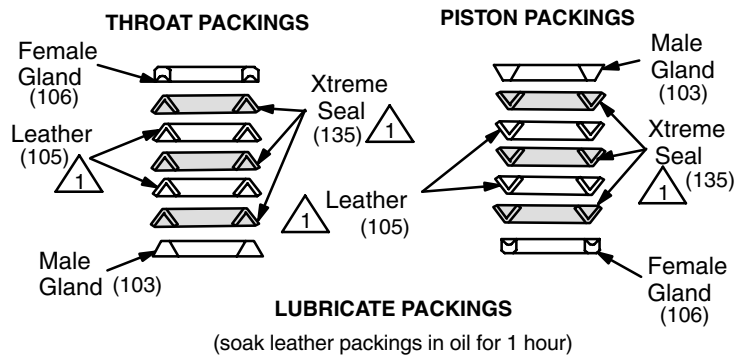

406518J
ENG

Repair Parts for Xtreme™ 250cc (1045) Pump

Important Safety instructions

Read all warnings and instructions in manual 311762.
Save those instructions.

Bulk Pack Replacement Parts

Ref. No.	Part No.	Description	Qty	Ref. No.	Part No.	Description	Qty
103	245232	GLAND, Packing Male (4/pack)	2	119	244999	PLUG, Throat Seal, 2.0 in. (10/pack)	1
104	245229	PACKING, Vee, TuffStack (10/pack)	10	119	247395	PLUG, Throat Seal, 2.5 in. (10/pack)	1
105	245230	PACKING, Vee, leather (10/pack)	4	122*	24B732	PACKING, O-ring, Filter, chemical resistant (10/pack)	2
106	245233	GLAND, Packing Female (4/pack)	2	123	224459	STRAINER, 60 Mesh Screen (2/pack)	1
106a	246530	GLAND, Packing Female, yellow (4/pack)	2	123	238438	STRAINER, 60 Mesh Screen (25/pack)	1
109*	244893	PACKING, O-ring, Top Cylinder (10/pack)	1	125*	244894	PACKING, O-ring, (10/pack)	4
112*	244898	BALL (piston) (3/pack)	1	127*	244891	PACKING, O-ring (10/pack)	1
116*	253030	BALL (Inlet) (3/pack)	1	128*	24B733	PACKING, O-ring chemical resistant (10/pack)	1
117	244856	SHIM, Inlet (9/pack)	3	135	245231	PACKING, Vee, Xtreme Seal (throat) (10/pack)	6

TuffStack™ Repair Kit 244903

* Included with repair kit – see Bulk Pack Replacement Parts on page 1.

Xtreme Seal™ and Leather Repair Kit 244853

* Included with repair kit – see Bulk Pack Replacement Parts on page 1.