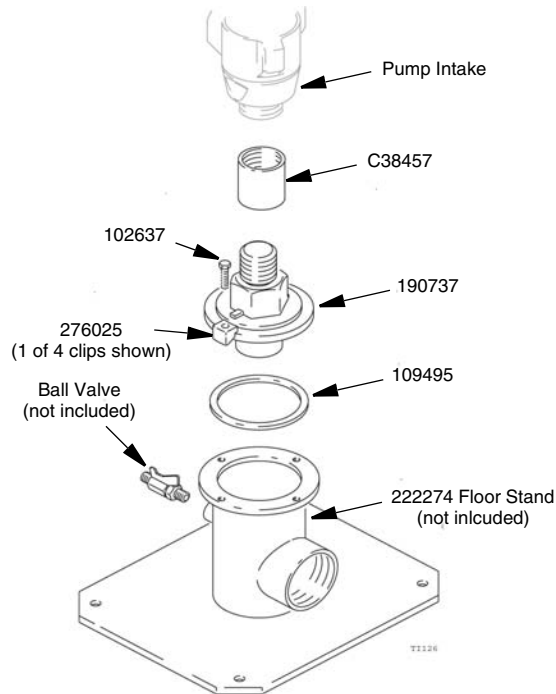

GENUINE GRACO PARTS AND ACCESSORIES

245131 Floor Stand Mounting Kit for Xtreme™ Pumps

406513B

ENG

Important Safety Instructions

Read all warnings and instructions in your pump manual. Save those instructions.