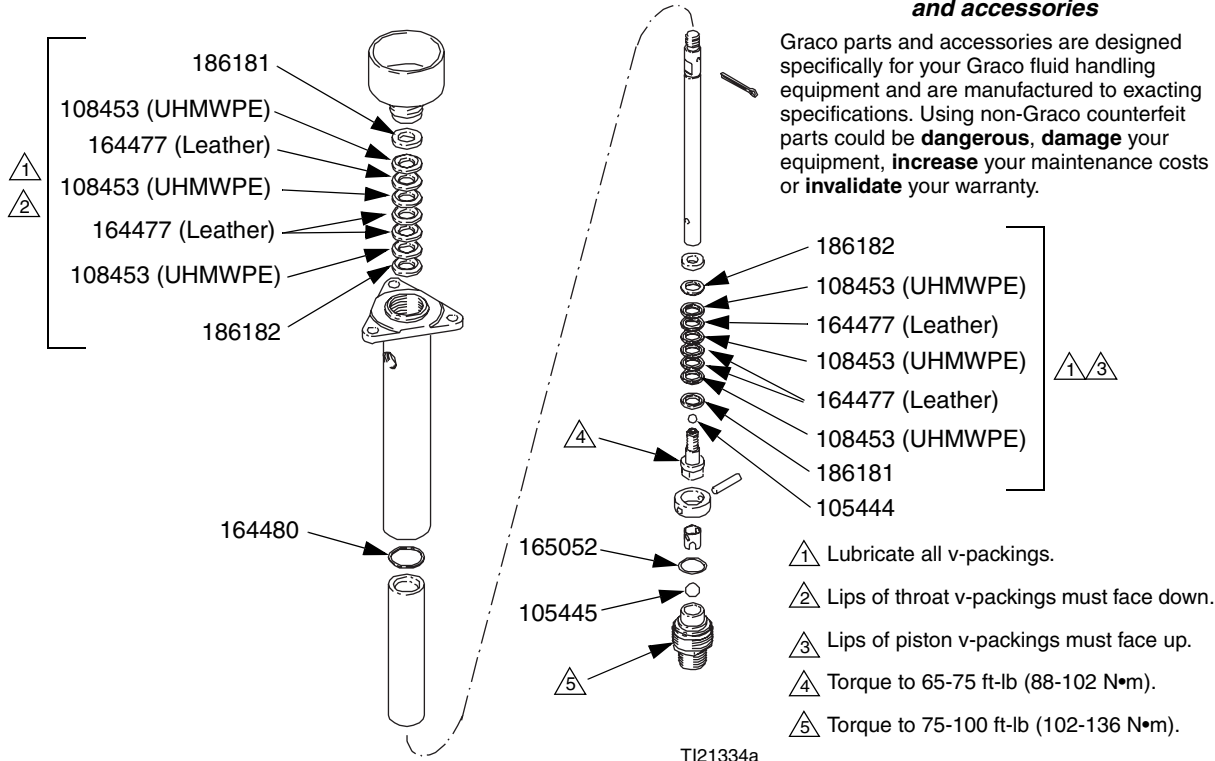

GENUINE GRACO PARTS AND ACCESSORIES

223675 Pump Repair Kit

For Graco President® 30:1 (218319)
with Severe Duty™ Pump Lower

Important Safety Instructions

Read all warnings and instructions in manual
306981. Save those instructions.

407058A

EN

**Always use genuine Graco parts
and accessories**

Graco parts and accessories are designed specifically for your Graco fluid handling equipment and are manufactured to exacting specifications. Using non-Graco counterfeit parts could be **dangerous, damage** your equipment, **increase** your maintenance costs or **invalidate** your warranty.

GRACO INC. AND SUBSIDIARIES • P.O. BOX 1441 • MINNEAPOLIS, MN 55440-1441 • USA

Original instructions. This manual contains English. MM 407058

Copyright 2013, Graco Inc. All Graco manufacturing locations are registered to ISO 9001.