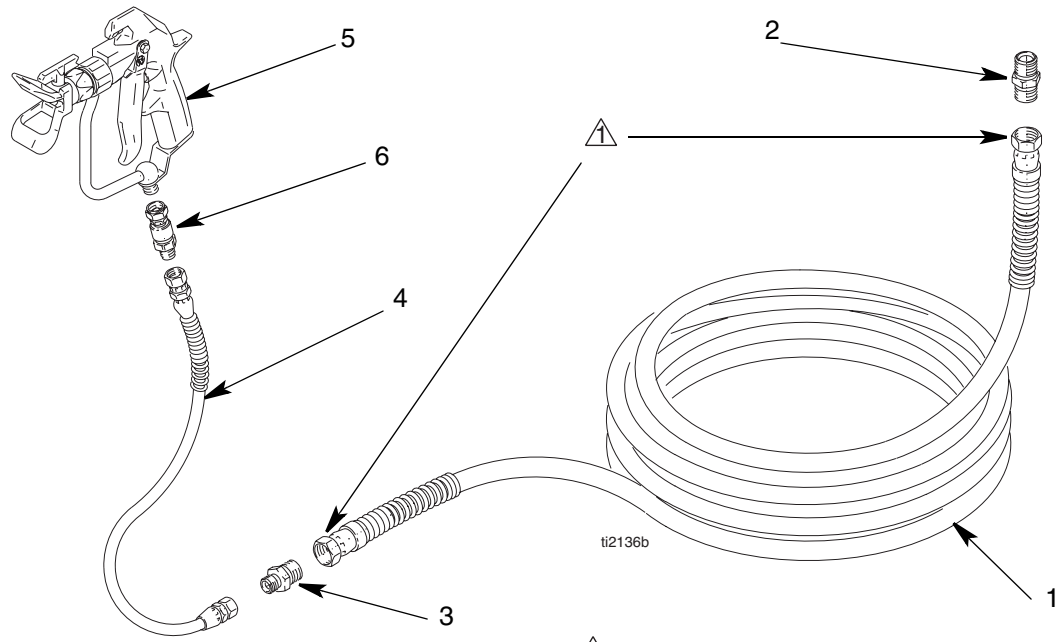

Texture Gun & Hose Kit

311505A

Part No. 287852

4000 psi (27.6 MPa, 275.8 bar) Maximum Working Pressure

Important Safety Instructions

Read all warnings and instructions in this manual.
Save these instructions.

⚠ Apply sealant to threads

Parts

Ref No	Part No.	Description	Qty
1	H43850	HOSE, coupled, 3/8 in. x 50 ft	1
2	156849	NIPPLE	1
3	164672	NIPPLE	1
4	H42503	HOSE, coupled, 1/4 in. x 3 ft	1
5	241705	GUN, spray, texture	1
6	189018	SWIVEL, 5800 psi	1