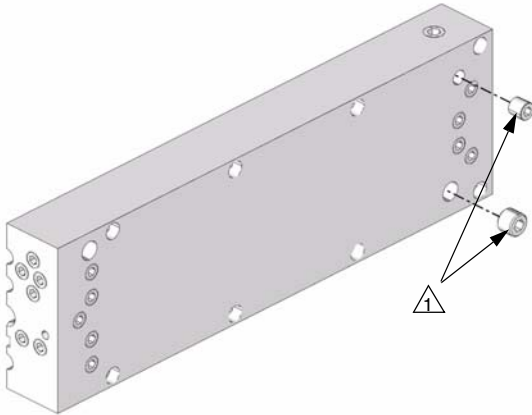

A Half Heaters

Fig 1: A-20 Heater A Half

TI9342a

Fig 2: FF Heater A Half

TI9238a

A Half Heaters

Ref.	Part	Description	Qty.
1	15J585	HEATER	1
2	295662	PLUG, pipe	21
3	295225	PLUG, pipe, flush	1

PROVEN QUALITY. LEADING TECHNOLOGY.

Locate your proportioner model below and follow the figure to remove the necessary plugs .

R Half Heaters

Fig 3: A-20 Heater R Half

TI9341a

Fig 4: FF Heater R Half

TI9340a

R Half Heaters

Ref.	Part	Description	Qty.
1	15J584	HEATER	1
2	295662	PLUG, pipe	20
3	295225	PLUG, pipe, flush	2