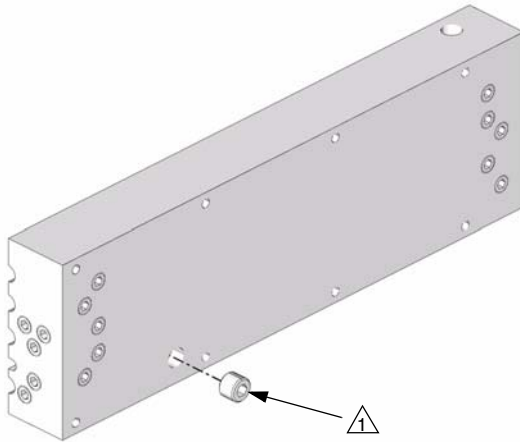

A Half Heaters

Fig 1: A-20 Heater A Half

TI9342a

Fig 2: FF Heater A Half

TI9238a

A Half Heaters

Ref.	Part	Description	Qty.
1	15J585	HEATER	1
2	295662	PLUG, pipe	21
3	295225	PLUG, pipe, flush	1

PROVEN QUALITY. LEADING TECHNOLOGY.

Locate your proportioner model below and follow the figure to remove the necessary plugs .

R Half Heaters

Fig 3: A-20 Heater R Half

TI9341a

Fig 4: FF Heater R Half

TI9340a

R Half Heaters

Ref.	Part	Description	Qty.
1	15J584	HEATER	1
2	295662	PLUG, pipe	20
3	295225	PLUG, pipe, flush	2