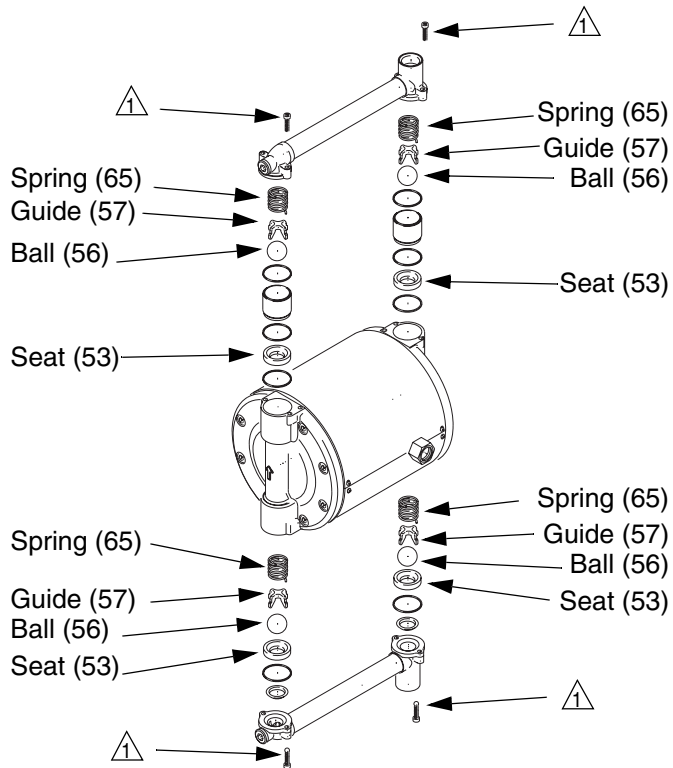

GENUINE GRACO PARTS AND ACCESSORIES

243154 Check Valve Repair Kit

For TRITON[®] 1030HP Double Diaphragm Pump

Read warnings and instructions.
Refer to manual 309476.

406550B

Torque to 10 N•m (7.4 ft-lb)

Graco Inc. P.O. Box 1441 Minneapolis, MN 55440-1441
406550 Rev. B 08/2003 Printed in USA
Copyright 2002, Graco Inc. is registered to I.S. EN ISO 9001

ti1960a